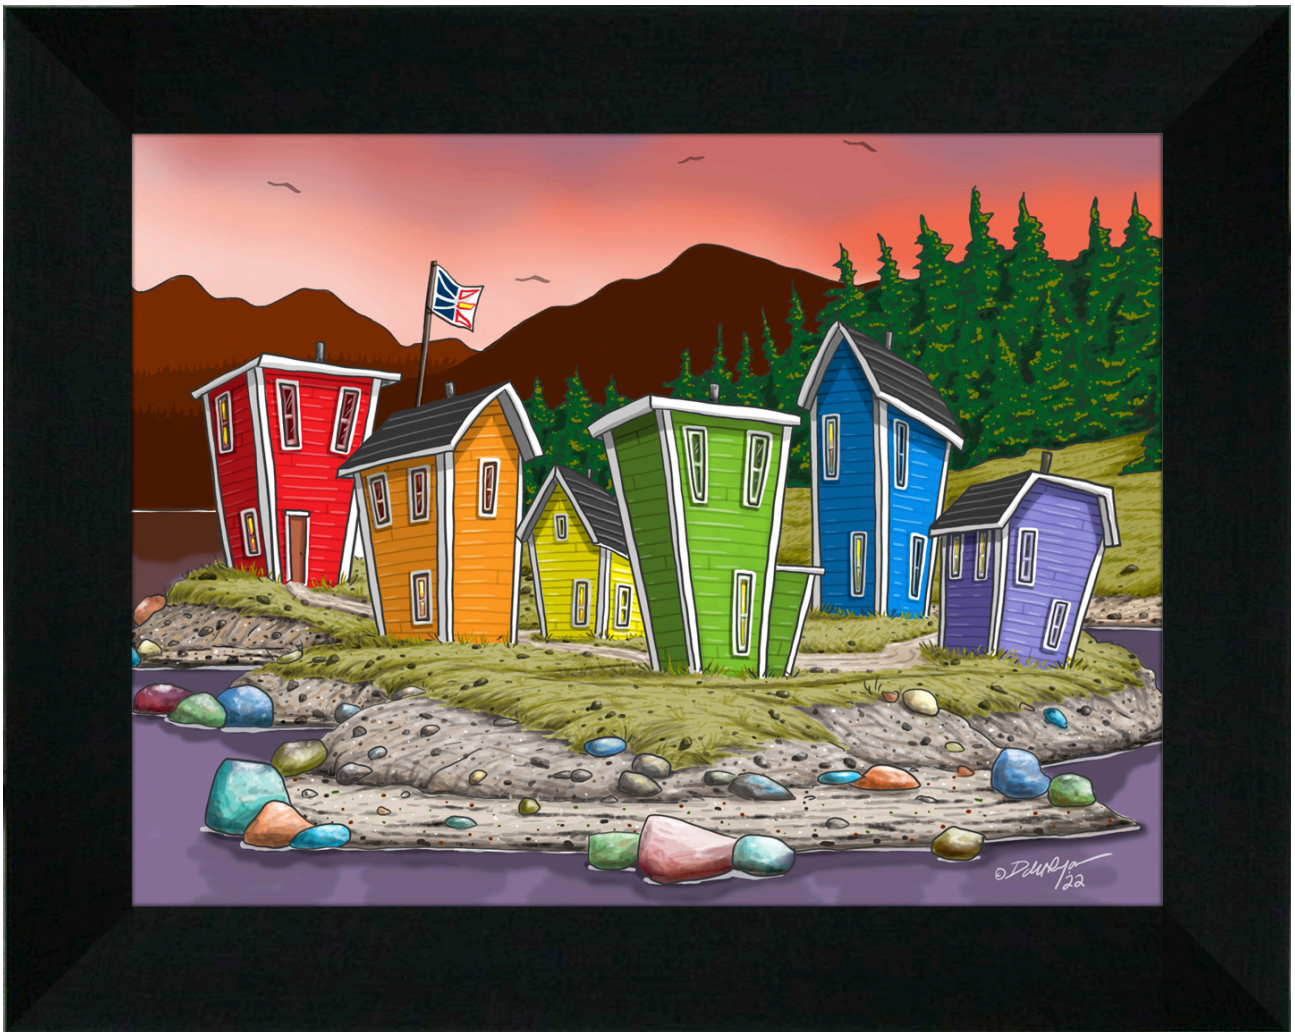

# Rainbow Row

## Product Images

## Description

Printed on canvas - Custom made to order. Allow **2-4 WEEKS** for production